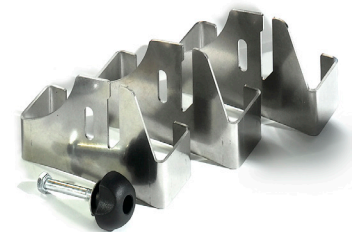

### Description

The Alpatron Pedestal Cable mover set helps you safely keep away your cables from the low friction swivel wheels of the Alpatron Pedestal.