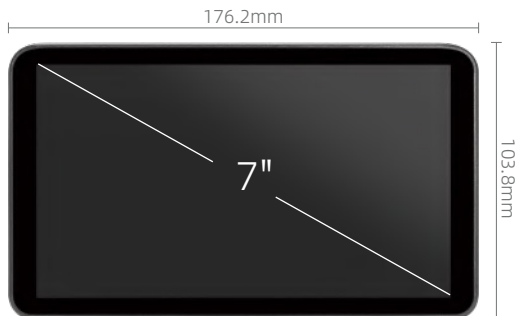

PRODUCT INTRODUCTION

Basic Parameters

Screen Size	7"
Color Gamut	Rec.709
Resolution	1920X1080
Dimension	176.2x103.8x18.4mm
Viewing Angle	85/85 /85 /85
Brightness	1000nit
Contrast Ratio	1000:1
Weight	245g
Material	PC+ABS
Input Voltage	7-24V
Maximum Power	9W
Fan	Quiet

Software Function

* 3D LUT	New Peaking	Peaking Frame
RGB Waveform	Anamorphic	Luma Waveform
Peaking	Luma Histogram	ARRI False Color
Guides	False Color	Zebra
Cross Hair	Check Field	HDR(HLG)
Grids	Touch Screen	Custom RGB
Audio Meters	Backlight	Battery (Level) Display
Brightness	Tint	Contrast
Color Temperature	Chroma	Display Flip
Sharpness	Rectangle Crop	Vertical Extension
Image Capture	Image Overlay	3D LUT Output
Camera Recording	Wireless Control Camera	

* Monitor does not have 3D LUT storage, 3D LUT must be stored and loaded via USB stick

Interface

Video Input/Output	Input Interface : 4K30p HDMI Output Interface : 1080p60 HDMI
Support Battery Model	Sony NP-F970/F960/F750/F550
Power Input	7-24V
USB-A	Upgrade Firmware / Load 3D LUT
Audio Output	3.5mm Headphone Jack
	3D LUT Output
	Anamorphic Lens Calibration Output
	UI Output
HDMI Output Function	Image Brightness, Tone, Contrast Adjustment Output Vertical Shooting Stretches Legs Output

HDMI Input Signal

4096x2160p@24Hz
3840x2160p@23.97Hz, 24Hz, 25Hz, 29.97Hz, 30Hz
1920x1080p@23.97Hz, 24Hz, 25Hz, 29.97Hz, 30Hz, 50Hz, 59.94Hz, 60Hz
1920x1080psf@23.97Hz, 24Hz, 25Hz, 29.97Hz, 30Hz
1920x1080i@50Hz, 59.94Hz, 60Hz
1280x720p@50Hz, 59.94Hz, 60Hz
720x576p@50Hz
720x576i@50Hz
720x480p@50Hz, 59.94Hz, 60Hz
720x480i@50Hz, 59.94Hz, 60Hz

HDMI Output Signal

1920x1080p60Hz

SONY

Blackmagicdesign

Canon

Panasonic

Packing List