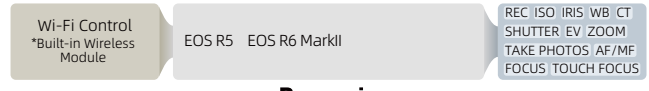

PRODUCT INTRODUCTION

Basic Parameters

Screen Size	7"
Color Gamut	Rec.709
Resolution	1920X1080
Dimension	176.2x103.8x18.4mm
Viewing Angle	85/85 /85 /85
Brightness	1000nit
Contrast Ratio	1000:1
Weight	245g
Material	PC+ABS
Input Voltage	7-24V
Maximum Power	9W
Fan	Quiet

Software Function

* 3D LUT	New Peaking	Peaking Frame
RGB Waveform	Anamorphic	Luma Waveform
Peaking	Luma Histogram	ARRI False Color
Guides	False Color	Zebra
Cross Hair	Check Field	HDR(HLG)
Grids	Touch Screen	Custom RGB
Audio Meters	Backlight	Battery (Level) Display
Brightness	Tint	Contrast
Color Temperature	Chroma	Display Flip
Sharpness	Rectangle Crop	Vertical Extension
Image Capture	Image Overlay	3D LUT Output
Camera Recording	Wireless Control Camera	

* Monitor does not have 3D LUT storage, 3D LUT must be stored and loaded via USB stick

Interface

Video Input/Output	Input Interface : 4K30p HDMI Output Interface : 1080p60 HDMI
Support Battery Model	Sony NP-F970/F960/F750/F550
Power Input	7-24V
USB-A	Upgrade Firmware / Load 3D LUT
Audio Output	3.5mm Headphone Jack
	3D LUT Output
	Anamorphic Lens Calibration Output
	UI Output
HDMI Output Function	Image Brightness, Tone, Contrast Adjustment Output Vertical Shooting Stretches Legs Output

HDMI Input Signal

4096x2160p@24Hz
3840x2160p@23.97Hz, 24Hz, 25Hz, 29.97Hz, 30Hz
1920x1080p@23.97Hz, 24Hz, 25Hz, 29.97Hz, 30Hz, 50Hz, 59.94Hz, 60Hz
1920x1080psf@23.97Hz, 24Hz, 25Hz, 29.97Hz, 30Hz
1920x1080i@50Hz, 59.94Hz, 60Hz
1280x720p@50Hz, 59.94Hz, 60Hz
720x576p@50Hz
720x576i@50Hz
720x480p@50Hz, 59.94Hz, 60Hz
720x480i@50Hz, 59.94Hz, 60Hz

HDMI Output Signal

1920x1080p60Hz

SONY

Blackmagicdesign

Canon

Panasonic

Packing List