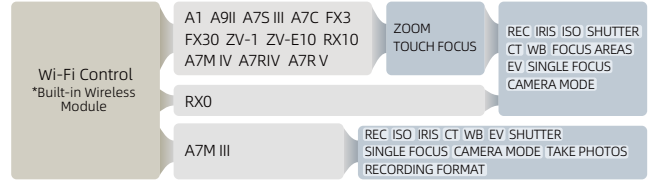

Software Function

* 3D LUT	New Peaking	Peaking Frame
RGB Waveform	Anamorphic	Luma Waveform
Peaking	Luma Histogram	ARRI False Color
Guides	False Color	Zebra
Cross Hair	Check Field	HDR(HLG)
Grids	Touch Screen	Custom RGB
Audio Meters	Backlight	Battery (Level) Display
Brightness	Tint	Contrast
Color Temperature	Chroma	Display Flip
Sharpness	Rectangle Crop	Vertical Extension
Image Capture	Image Overlay	3D LUT Output
Camera Recording	Wireless Control Camera	

* Monitor does not have 3D LUT storage, 3D LUT must be stored and loaded via USB stick

Interface

Video Input/Output	Input Interface : 4K30p HDMI Output Interface : 1080p60 HDMI
Support Battery Model	Sony NP-F970/F960/F750/F550
Power Input	7-24V
USB-A	Upgrade Firmware / Load 3D LUT
Audio Output	3.5mm Headphone Jack
	3D LUT Output
	Anamorphic Lens Calibration Output
	UI Output
HDMI Output Function	Image Brightness, Tone, Contrast Adjustment Output Vertical Shooting Stretches Legs Output

HDMI Input Signal

4096x2160p@24Hz
3840x2160p@23.97Hz, 24Hz, 25Hz, 29.97Hz, 30Hz
1920x1080p@23.97Hz, 24Hz, 25Hz, 29.97Hz, 30Hz, 50Hz, 59.94Hz, 60Hz
1920x1080psf@23.97Hz, 24Hz, 25Hz, 29.97Hz, 30Hz
1920x1080i@50Hz, 59.94Hz, 60Hz
1280x720p@50Hz, 59.94Hz, 60Hz
720x576p@50Hz
720x576i@50Hz
720x480p@50Hz, 59.94Hz, 60Hz
720x480i@50Hz, 59.94Hz, 60Hz

HDMI Output Signal

1920x1080p60Hz

SONY