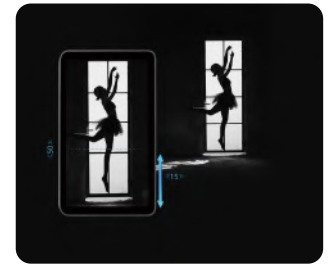

Vertical Shooting Stretches Legs and HDMI Output

Controllable stretching of the images, Real-time monitoring the stretch effects, Stretched legs can be loaded with 3DLUT output from HDMI at 1080P60

Make All 4K Cameras Have Supersample

Supports 4K oversampling to 1080p, resulting in high resolution, high detail 1080p video

Anamorphic Lens Correction 1080P60 HDMI Output

Supported Ratio: 1.00X/1.33X/1.42X/1.50X/1.60X/1.66X/1.85X/2.00X/2.35X
User-defined adjustment range: 0.25X-4.00X

Custom Rectangular Image Crop

Easily and clearly monitor the details of your images

Customized Peaking Range(Peaking Frame)

New Peaking New Algorithm More Intuitive More Accurate